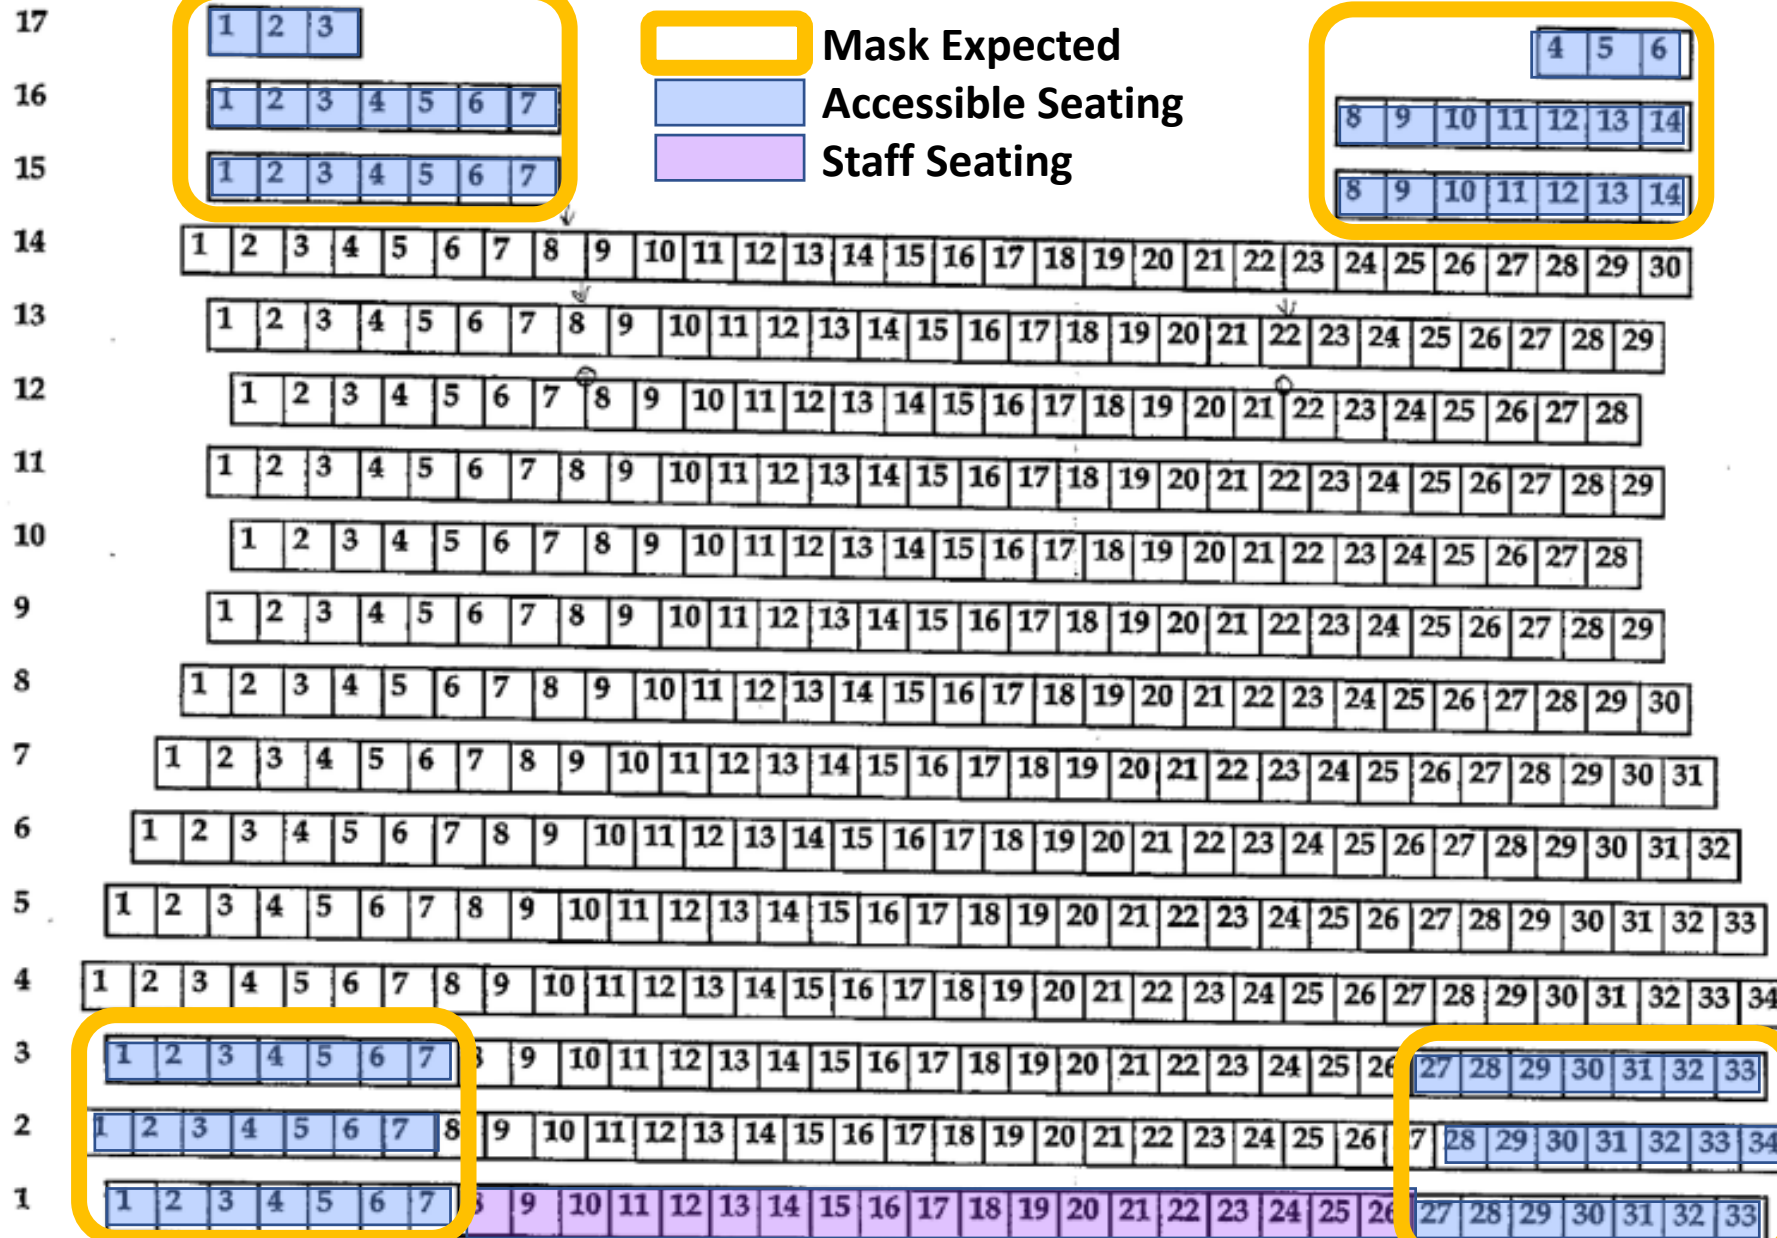

LS Mainstage Theater Seating

LS Mainstage Theater Seating Balcony

-  Mask Expected
-  Accessible Seating
-  Staff Seating