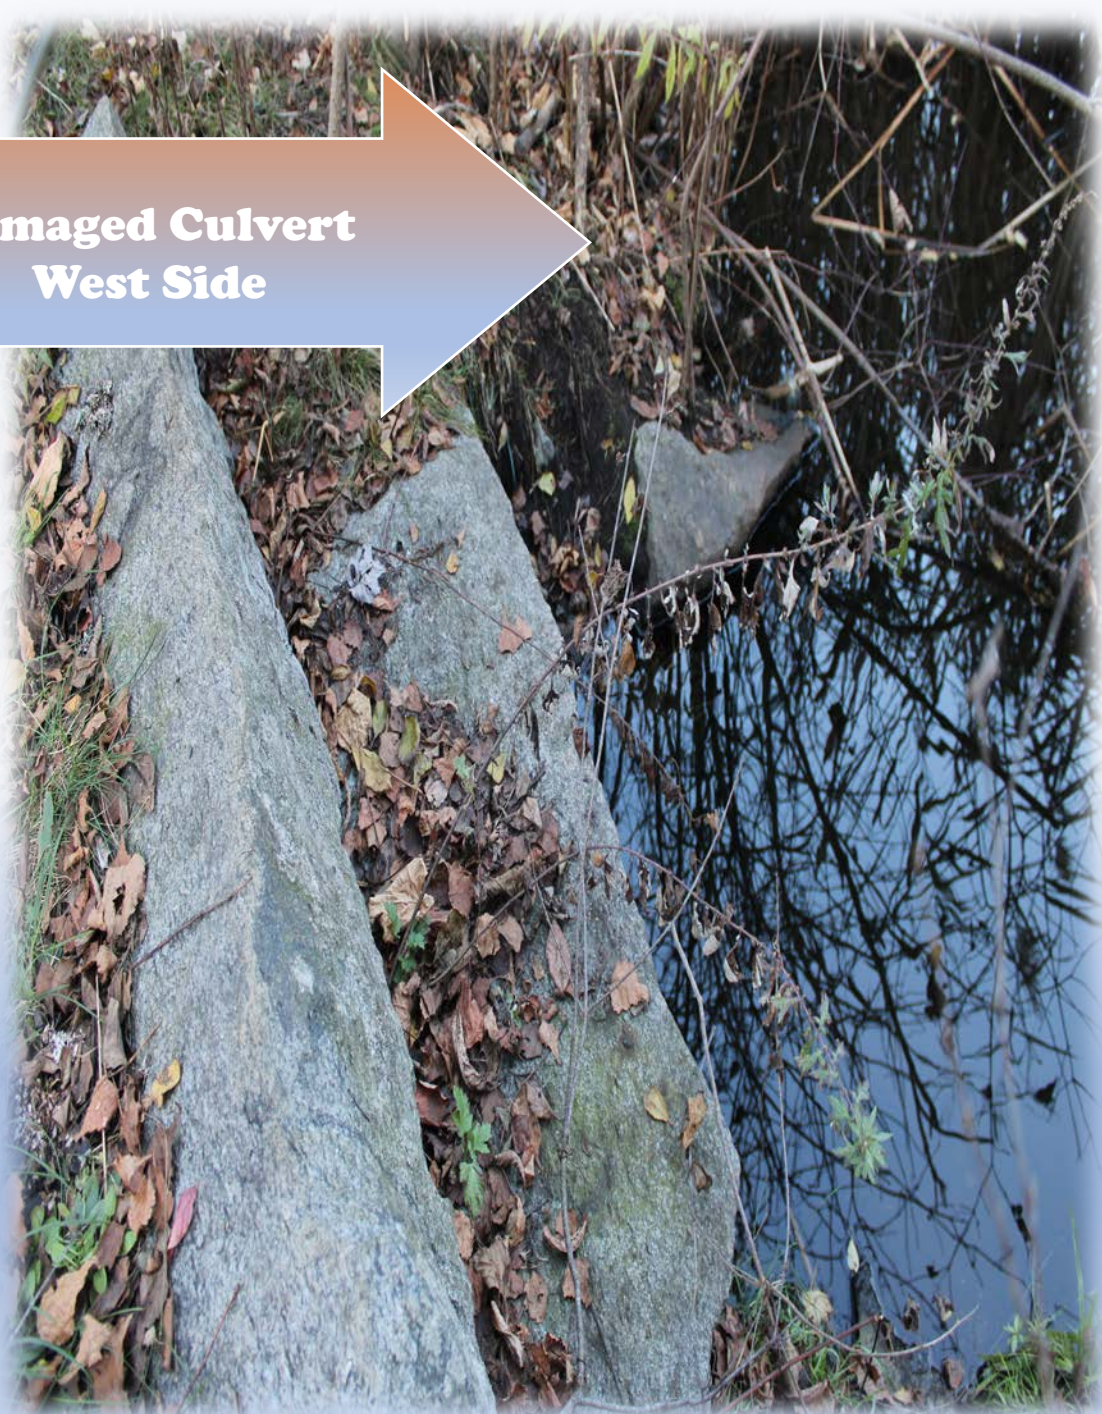

**BRUCE  
FREEMAN  
RAIL TRAIL**

**PHASE 3**

**November 2, 2023  
SITE VISIT**

**BFRT  
Path**

**Stream  
Crossing**

**Beaver  
Activity**

**View from  
Route 20 - South**

**View from  
Route 20 – South  
Nobscot Road**

**Damaged Culvert  
West Side**

**Path through  
field**

**Cattle Crossing**

**View Across  
Wetlands**