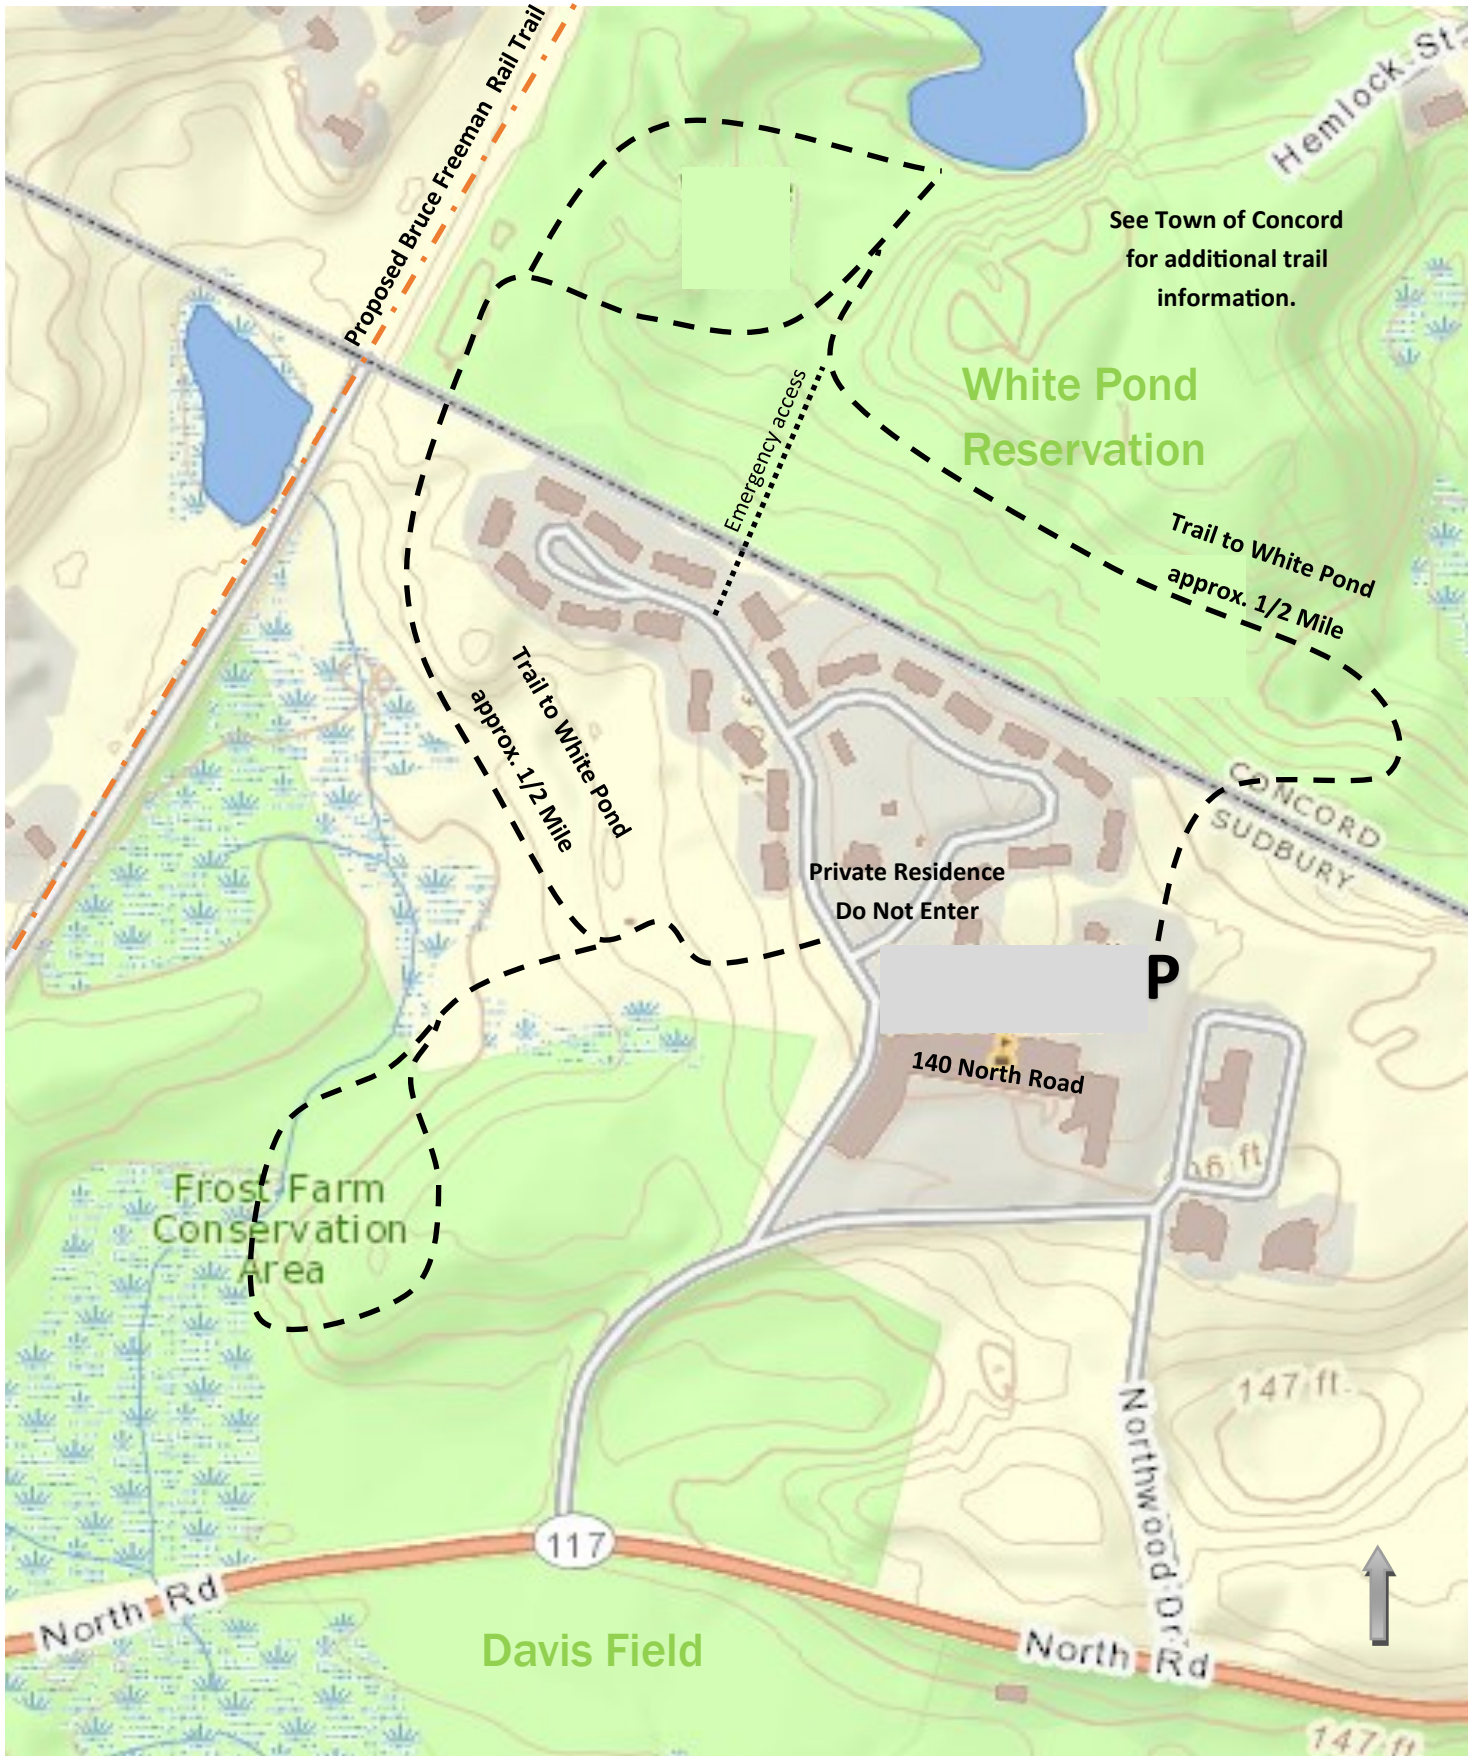

Town of Sudbury - White Pond Trail

Designated Trails - - - - -

Proposed Parking P

See Town of Concord for additional trail information.

White Pond Reservation

Trail to White Pond approx. 1/2 Mile

Trail to White Pond approx. 1/2 Mile

Private Residence Do Not Enter

P

140 North Road

Frost Farm Conservation Area

Davis Field