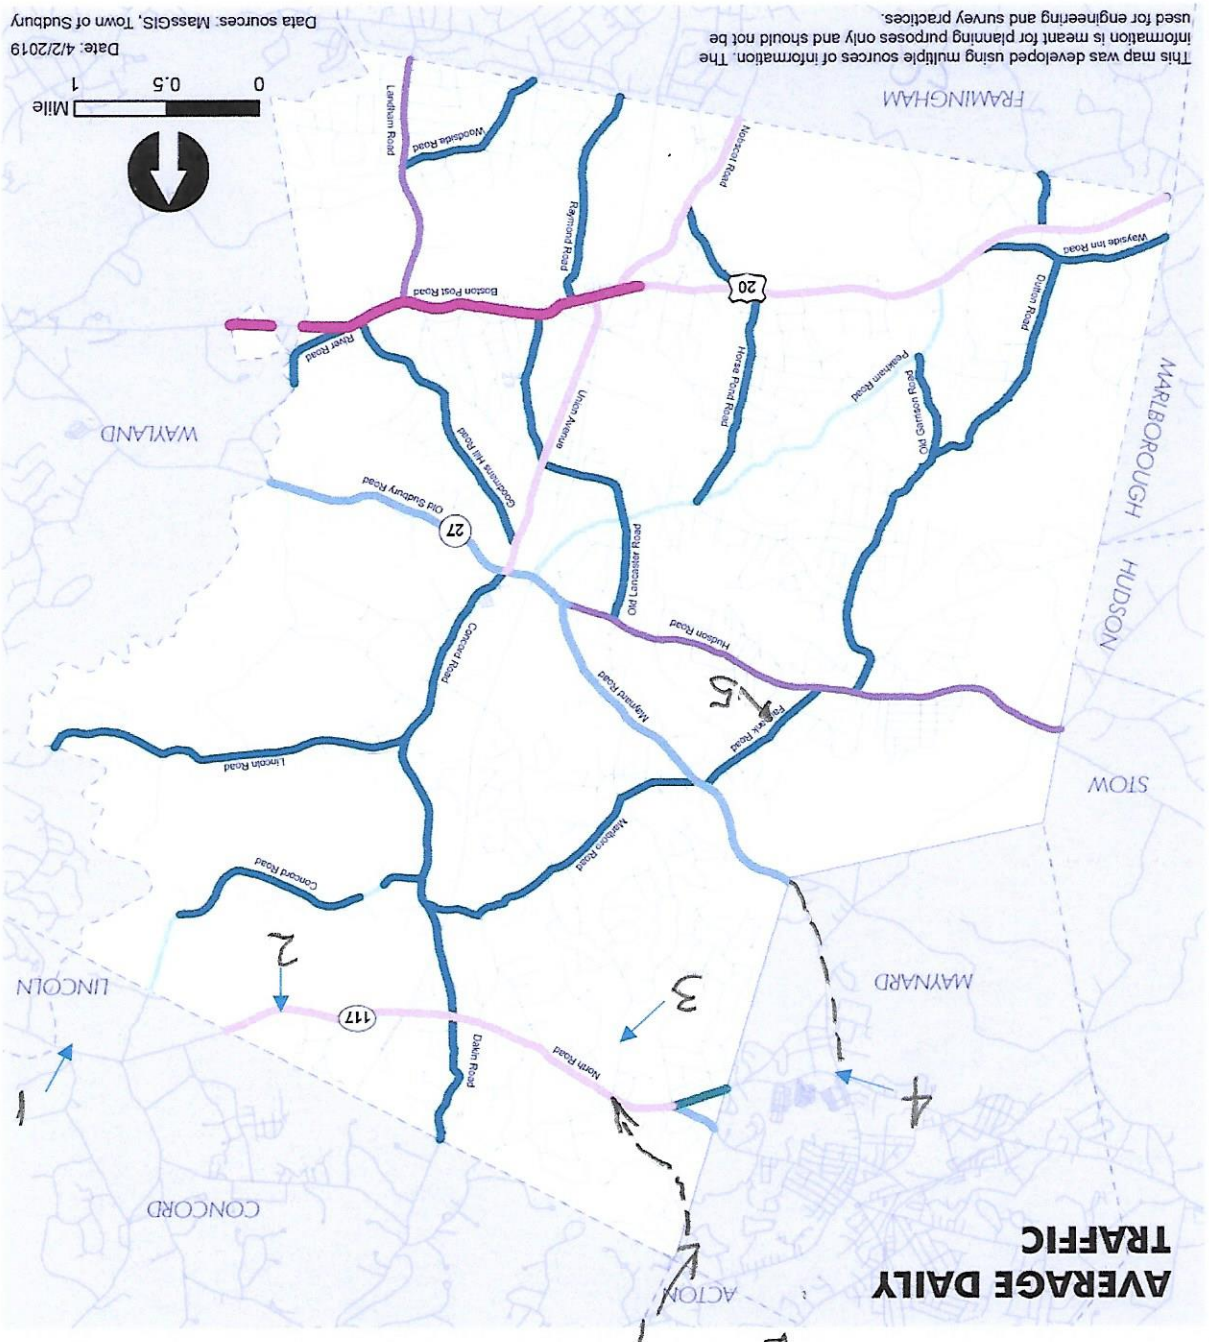

REM 6/25/19

- 1. LINCOLN TRAIN STATION
- 2. QUARRY NORTH
- 3. SCOUTS
- 4. MAYNARD (CROSSING - MARKET BASKET + 320 UNITS)
- 5. SR. CENTER
- 6. WEST ACTON TRAIN
- 7. NEW BETHLEHEM SCHOOL - K-12 (500)

AVERAGE DAILY TRAFFIC VOLUMES

AVERAGE DAILY TRAFFIC

Handwritten numbers 6 and 7 with arrows pointing to specific locations on the map.