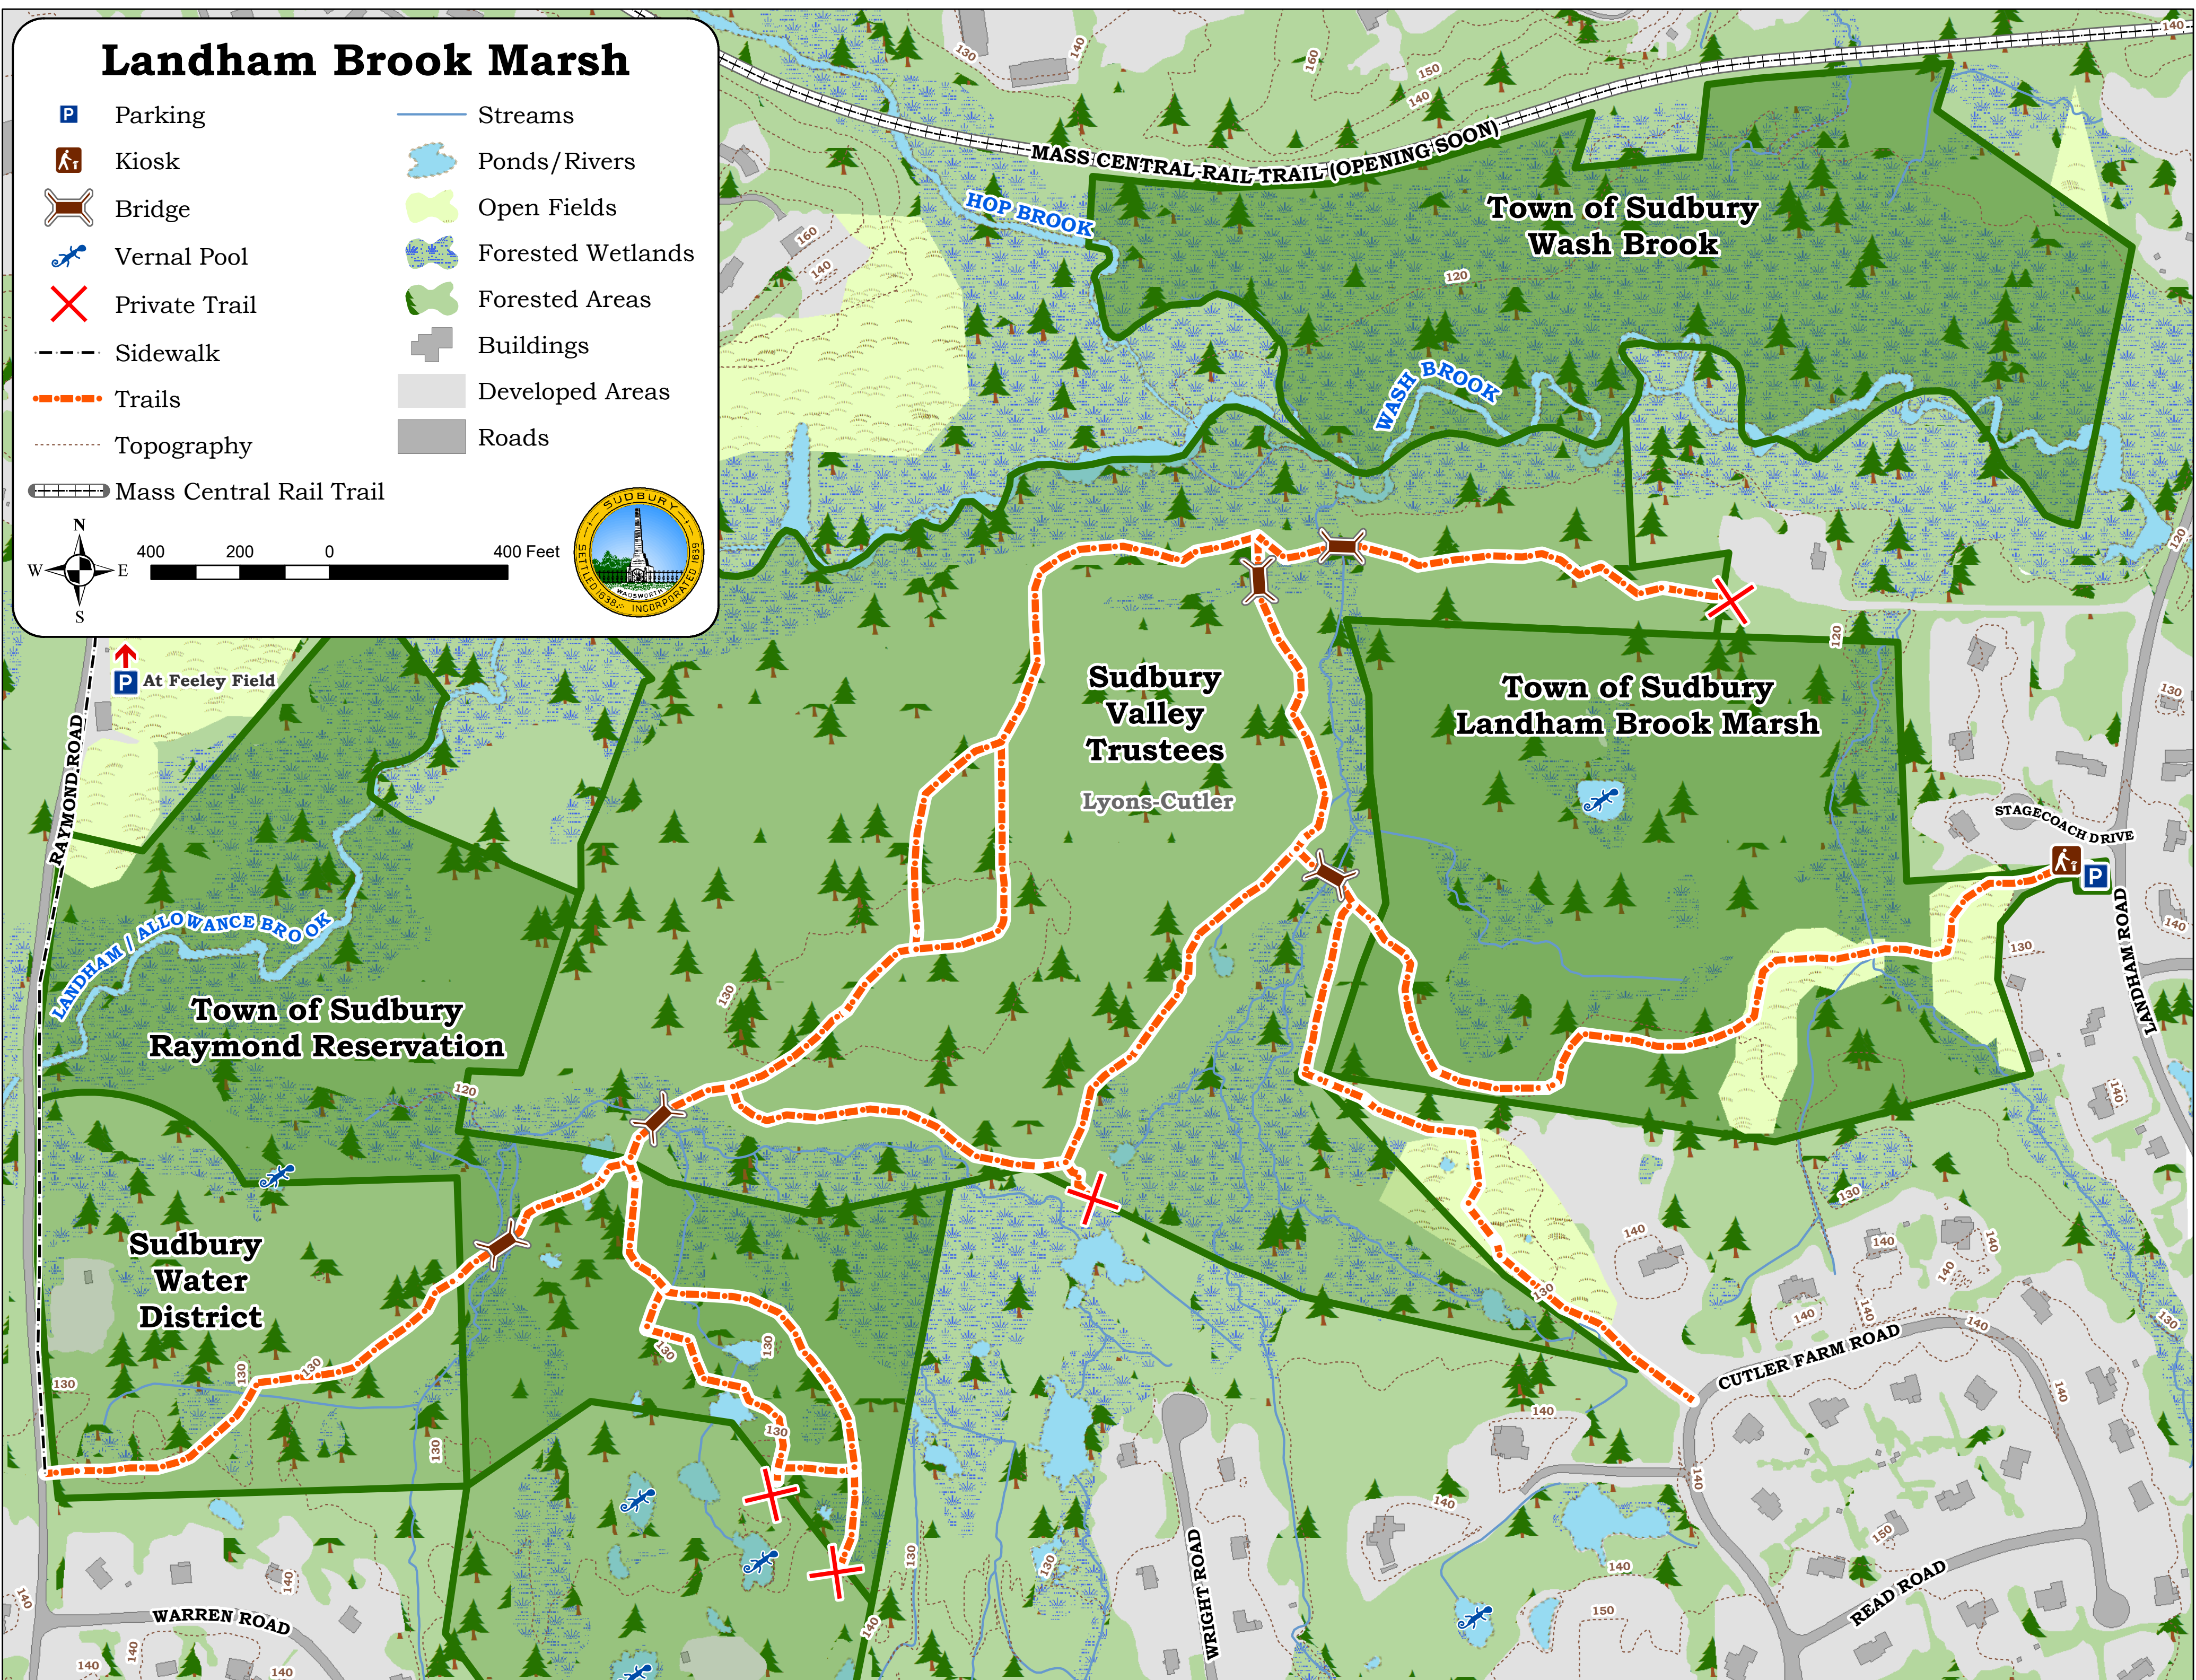

Landham Brook Marsh

-  Parking
-  Kiosk
-  Bridge
-  Vernal Pool
-  Private Trail
-  Sidewalk
-  Trails
-  Topography
-  Mass Central Rail Trail
-  Streams
-  Ponds/Rivers
-  Open Fields
-  Forested Wetlands
-  Forested Areas
-  Buildings
-  Developed Areas
-  Roads

At Feeley Field

Town of Sudbury
Raymond Reservation

Sudbury
Water
District

Sudbury
Valley
Trustees
Lyons-Cutler

Town of Sudbury
Landham Brook Marsh

STAGECOACH DRIVE

CUTLER FARM ROAD

WARREN ROAD

WRIGHT ROAD

READ ROAD

LANDHAM ROAD