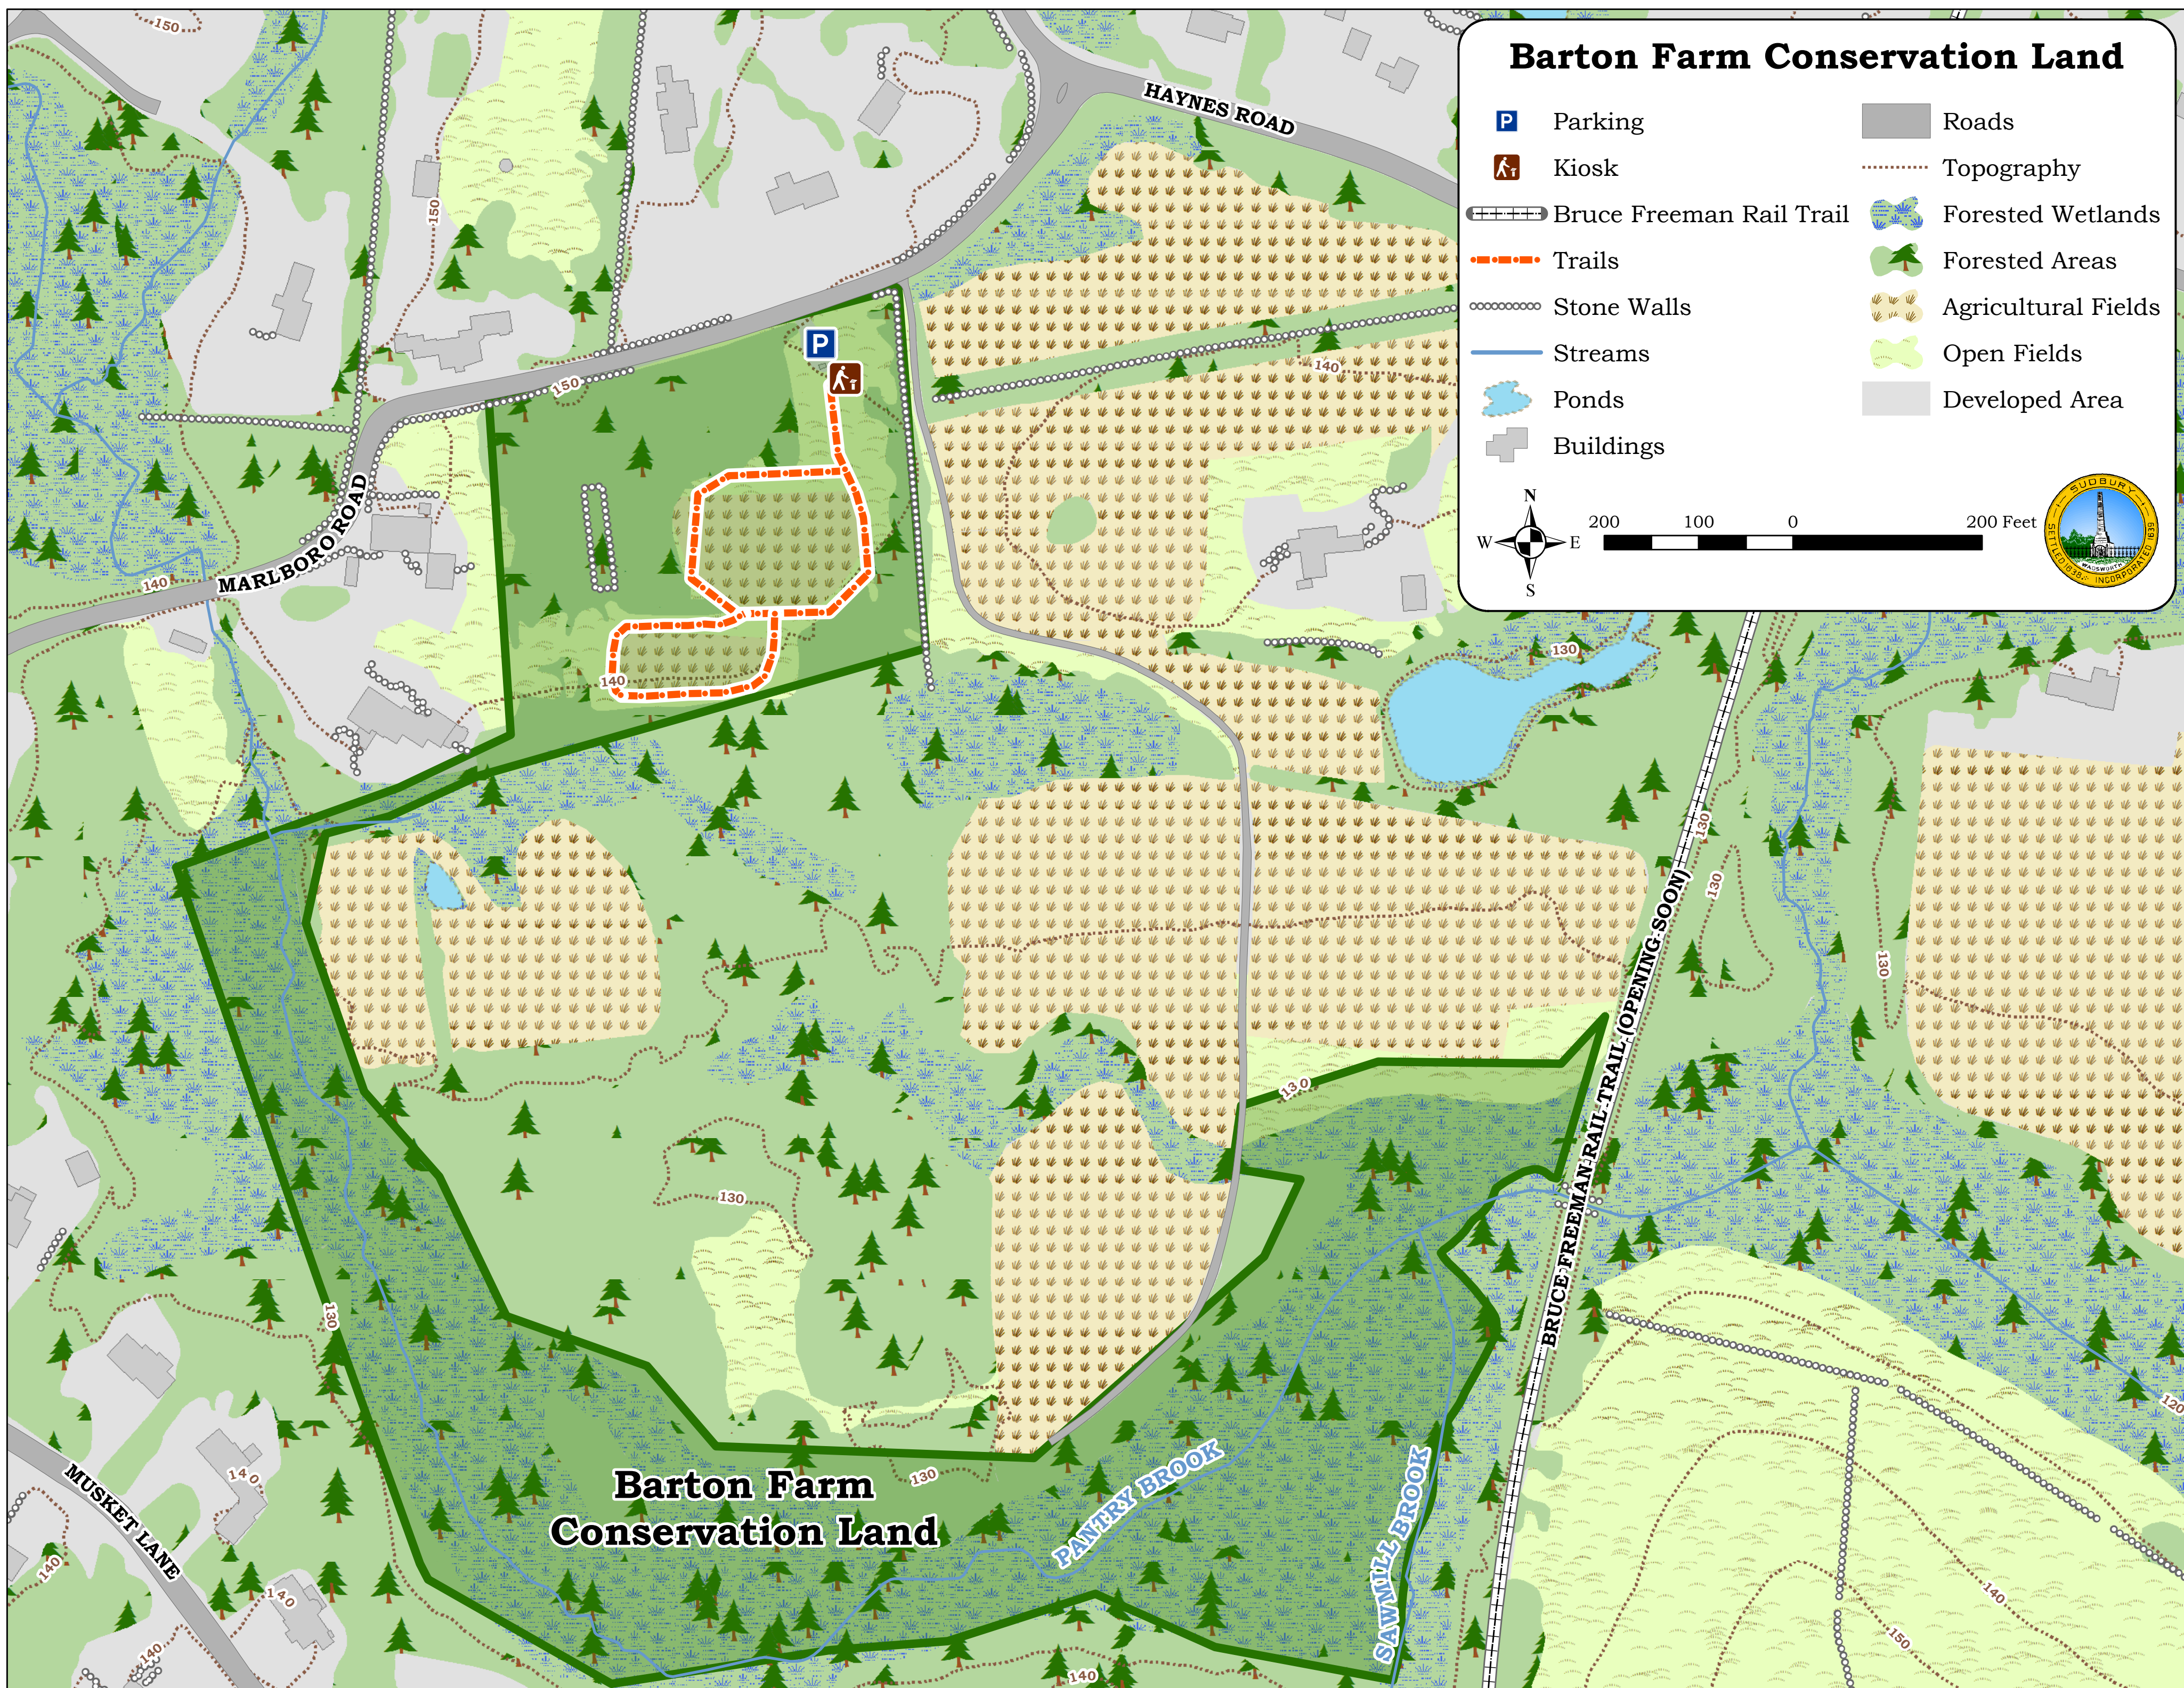

Barton Farm Conservation Land

Parking	Roads
Kiosk	Topography
Bruce Freeman Rail Trail	Forested Wetlands
Trails	Forested Areas
Stone Walls	Agricultural Fields
Streams	Open Fields
Ponds	Developed Area
Buildings	

N
W E S

200 100 0 200 Feet

**Barton Farm
Conservation Land**