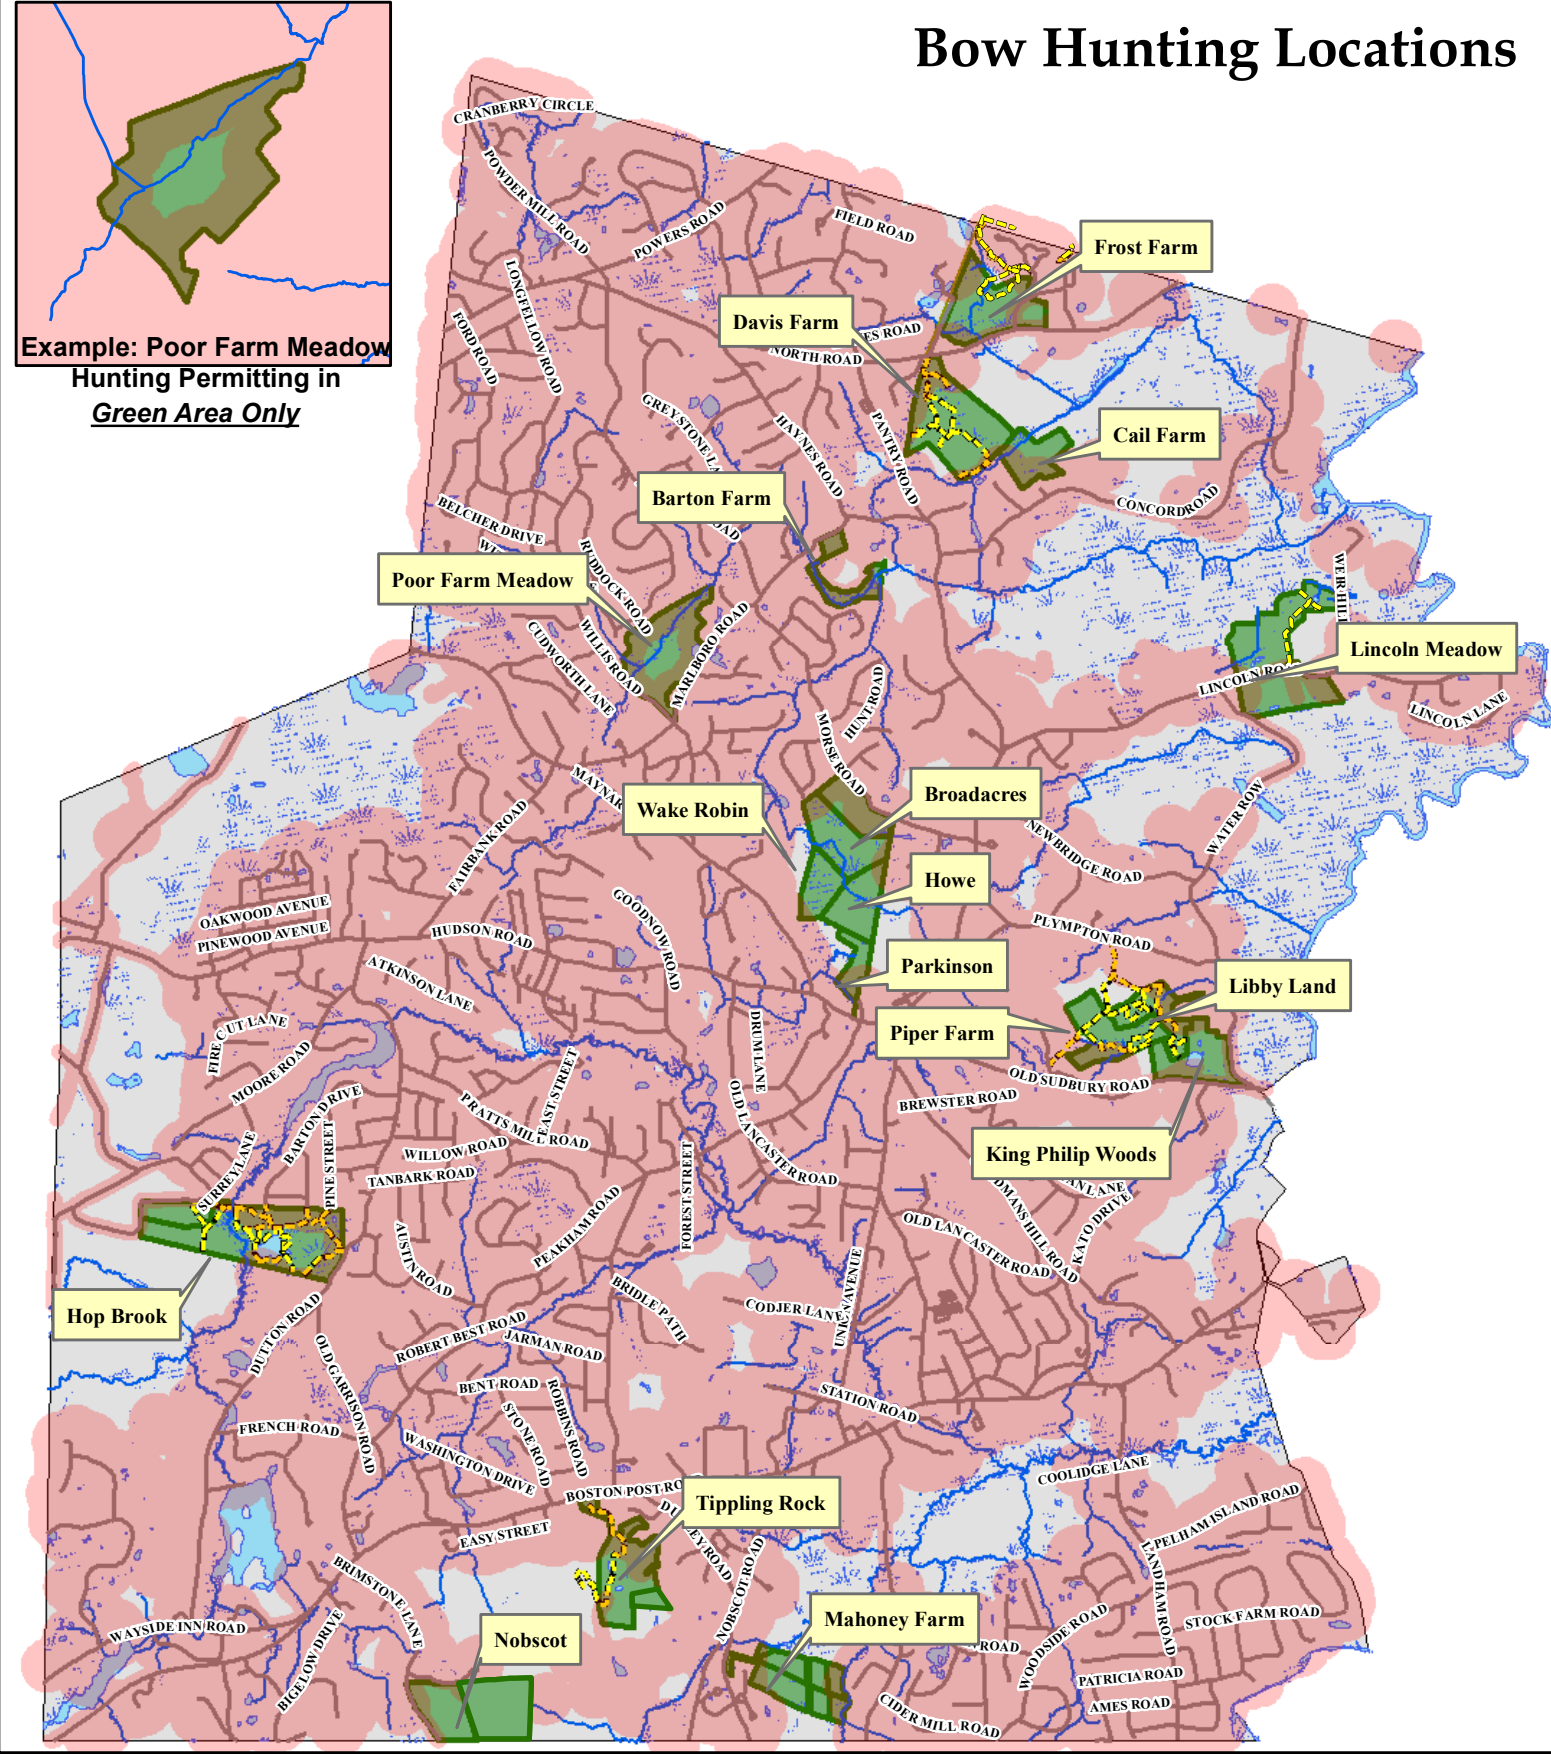

Bow Hunting Locations

Legend

	Conservation Parcels		Trails		Ponds		Streets
	Hunting Prohibited		Streams		Wetlands		Sudbury

0 0.375 0.75 1.5 2.25 3 Miles