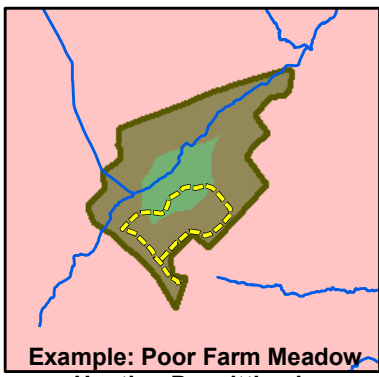

# Bow Hunting Locations On Sudbury Conservation Land

Example: Poor Farm Meadow  
Hunting Permitting in  
Green Area Only

- Frost Farm
- Davis Farm
- Cail Farm
- Barton Farm
- Poor Farm Meadow
- Lincoln Meadow
- Wake Robin
- Broadacres
- Howe
- Parkinson
- Libby Land
- Piper Farm
- King Philip Woods
- Hop Brook
- Tippling Rock
- Nobscot
- Mahoney Farm

## Legend

- Streets
  - - - Trails
  - Ponds
  - Conservation Parcels
  - Streams
  - Hunting Prohibited
  - Wetlands
  - Sudbury
- 0    0.4    0.8    1.6    2.4    3.2 Miles