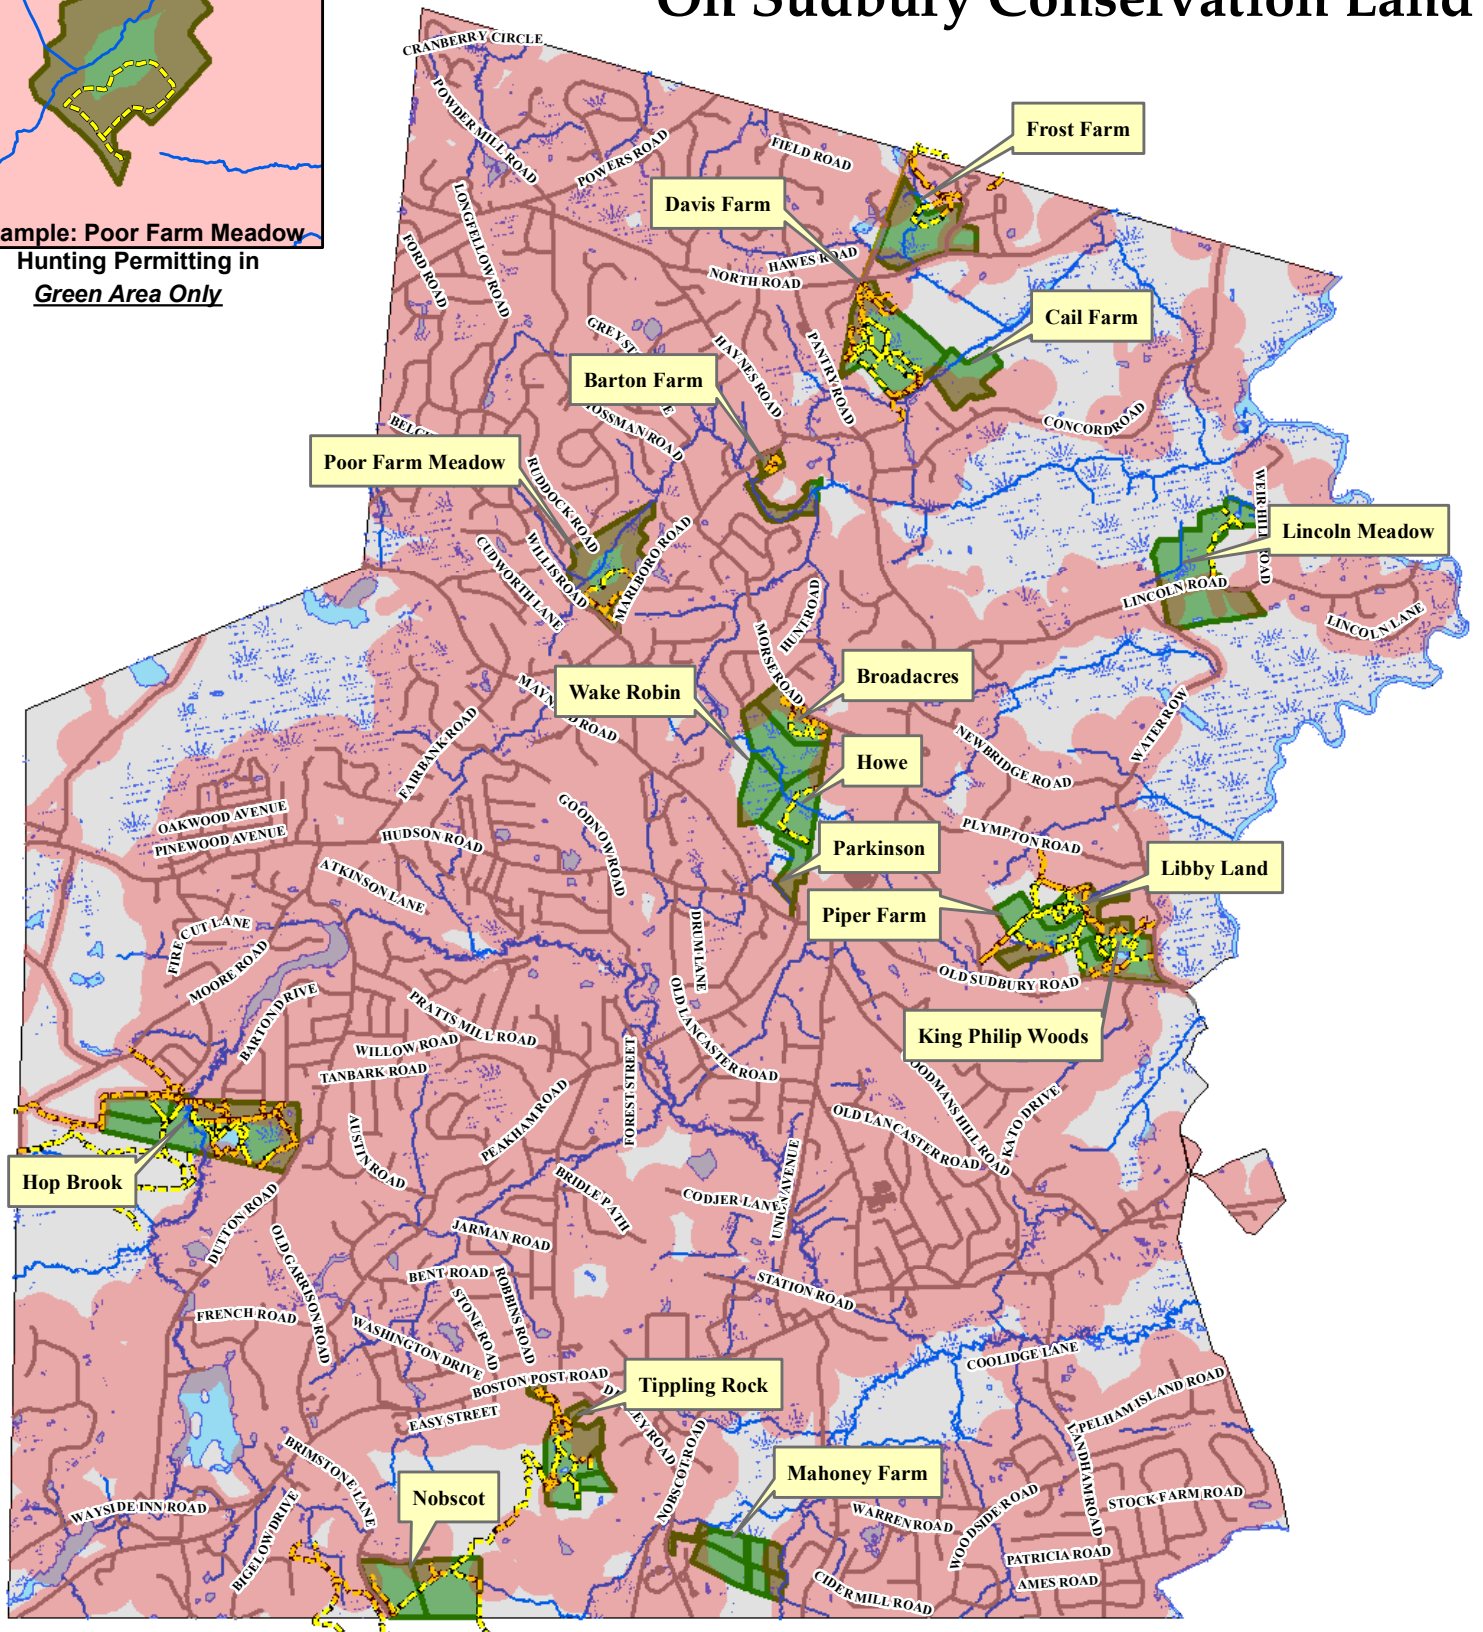

# Bow Hunting Locations On Sudbury Conservation Land

Example: Poor Farm Meadow  
Hunting Permitting in  
Green Area Only

- Frost Farm
- Davis Farm
- Cail Farm
- Barton Farm
- Poor Farm Meadow
- Lincoln Meadow
- Wake Robin
- Broadacres
- Howe
- Parkinson
- Libby Land
- Piper Farm
- King Philip Woods
- Hop Brook
- Tippling Rock
- Nobscot
- Mahoney Farm

## Legend

- Streets
  - - - Trails
  - Ponds
  - Conservation Parcels
  - Streams
  - Hunting Prohibited
  - Wetlands
  - Sudbury
- 0    0.4    0.8    1.6    2.4    3.2 Miles