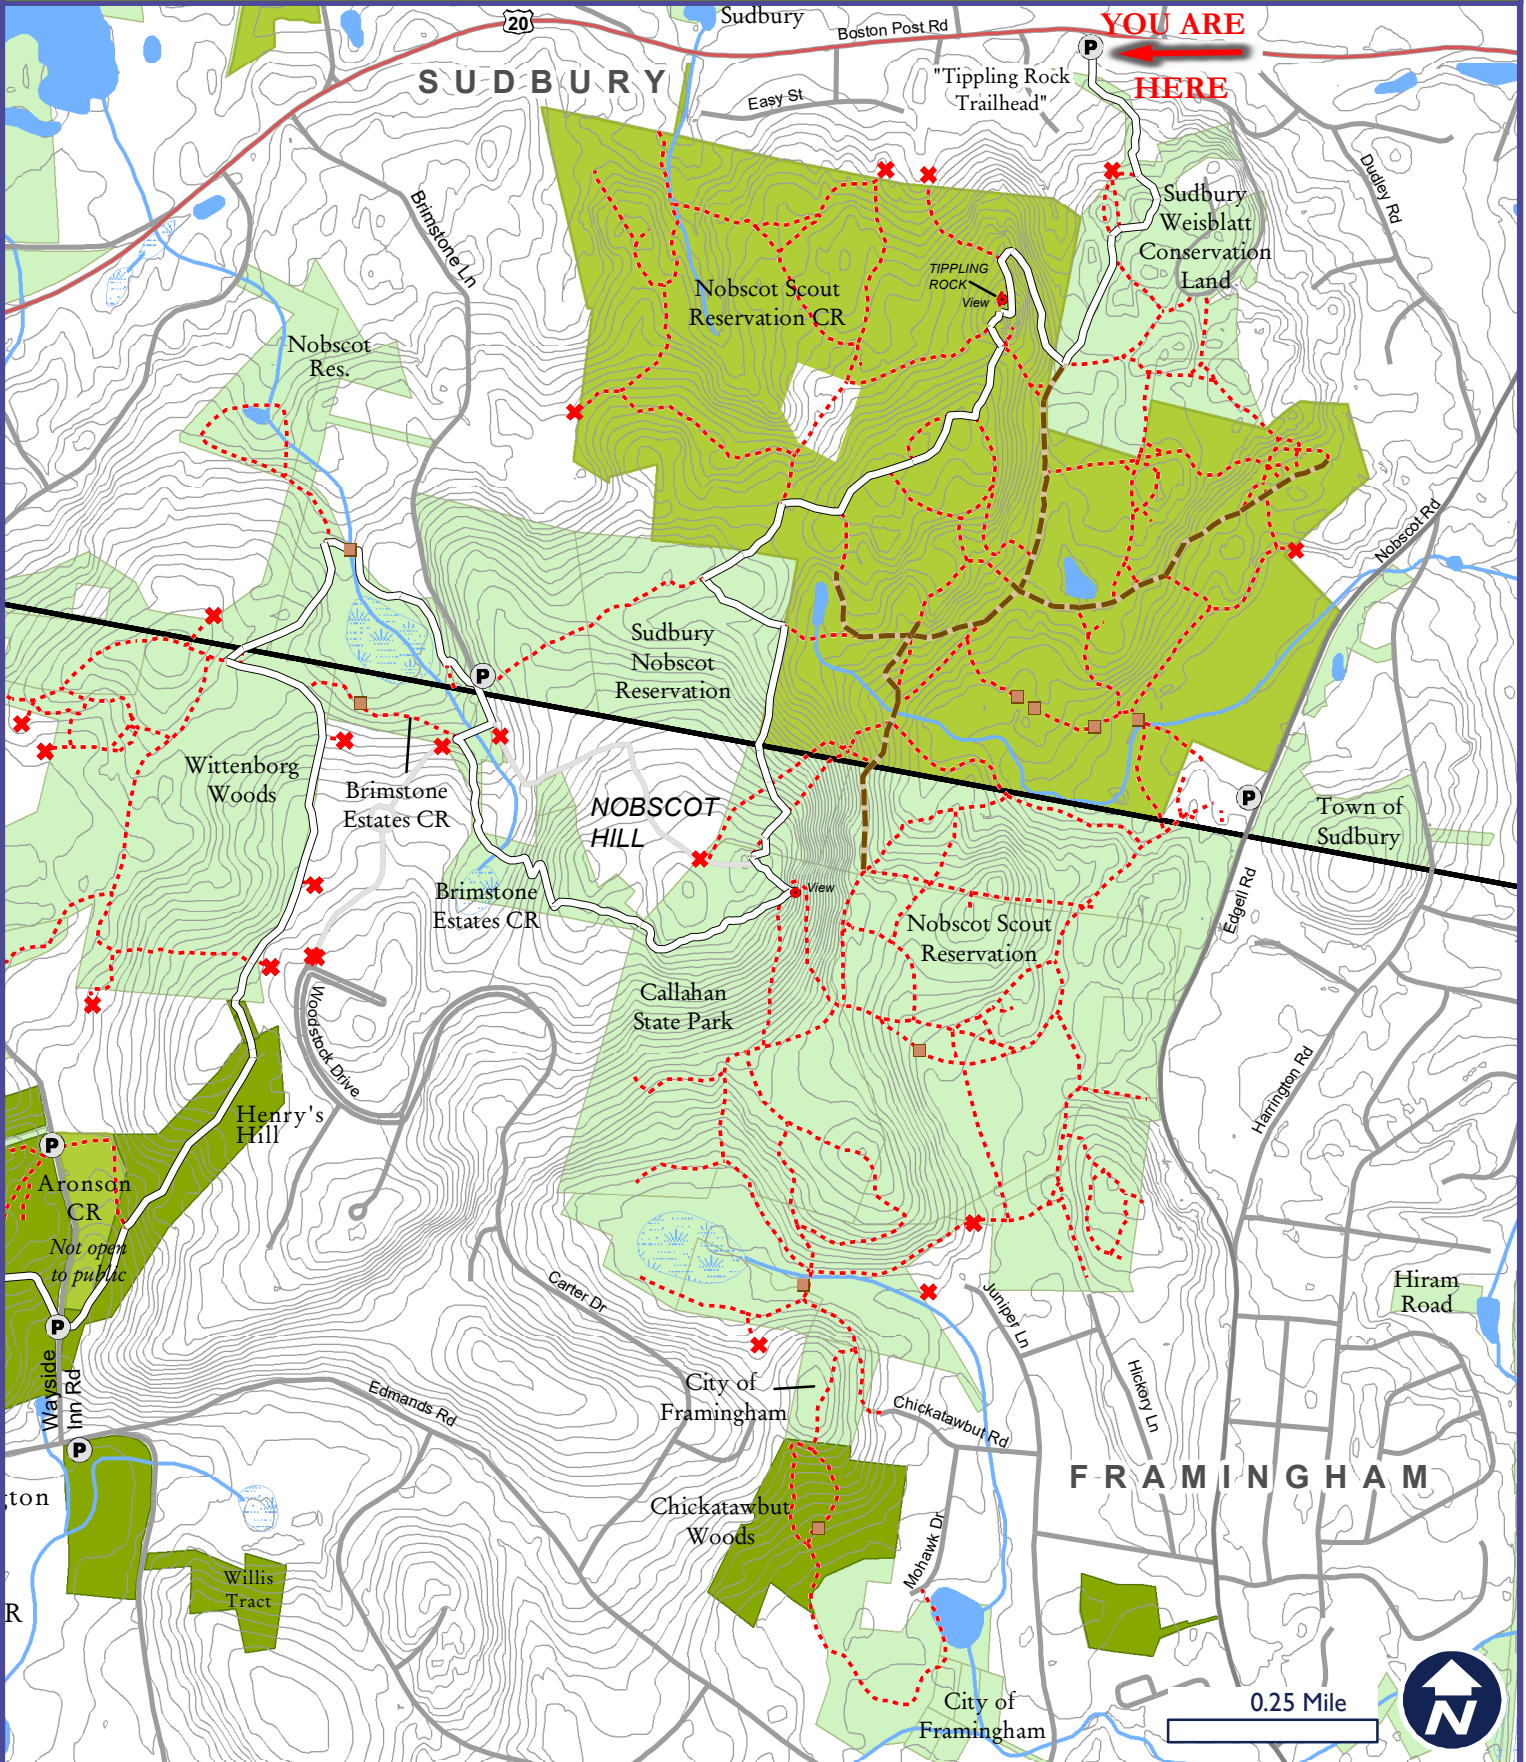

Nobscot Scout Reservation, Sudbury and Framingham

- P Parking
- Trail
- ~ Water Body
- Road
- SVT CR
- BCT
- Bridge
- x Private
- ~ Wetland
- SVT
- Other Owner
- Forest Road

Revised Oct. 2022

How to Get Here

Map produced by Sudbury Valley Trustees. Data Provided by Office of Geographic and Environmental Information (MassGIS), Commonwealth of Massachusetts Executive Office of Energy and Environmental Affairs. This Map should be used for reference only. Boundary lines are approximate. Visit SVTweb.org/Maps