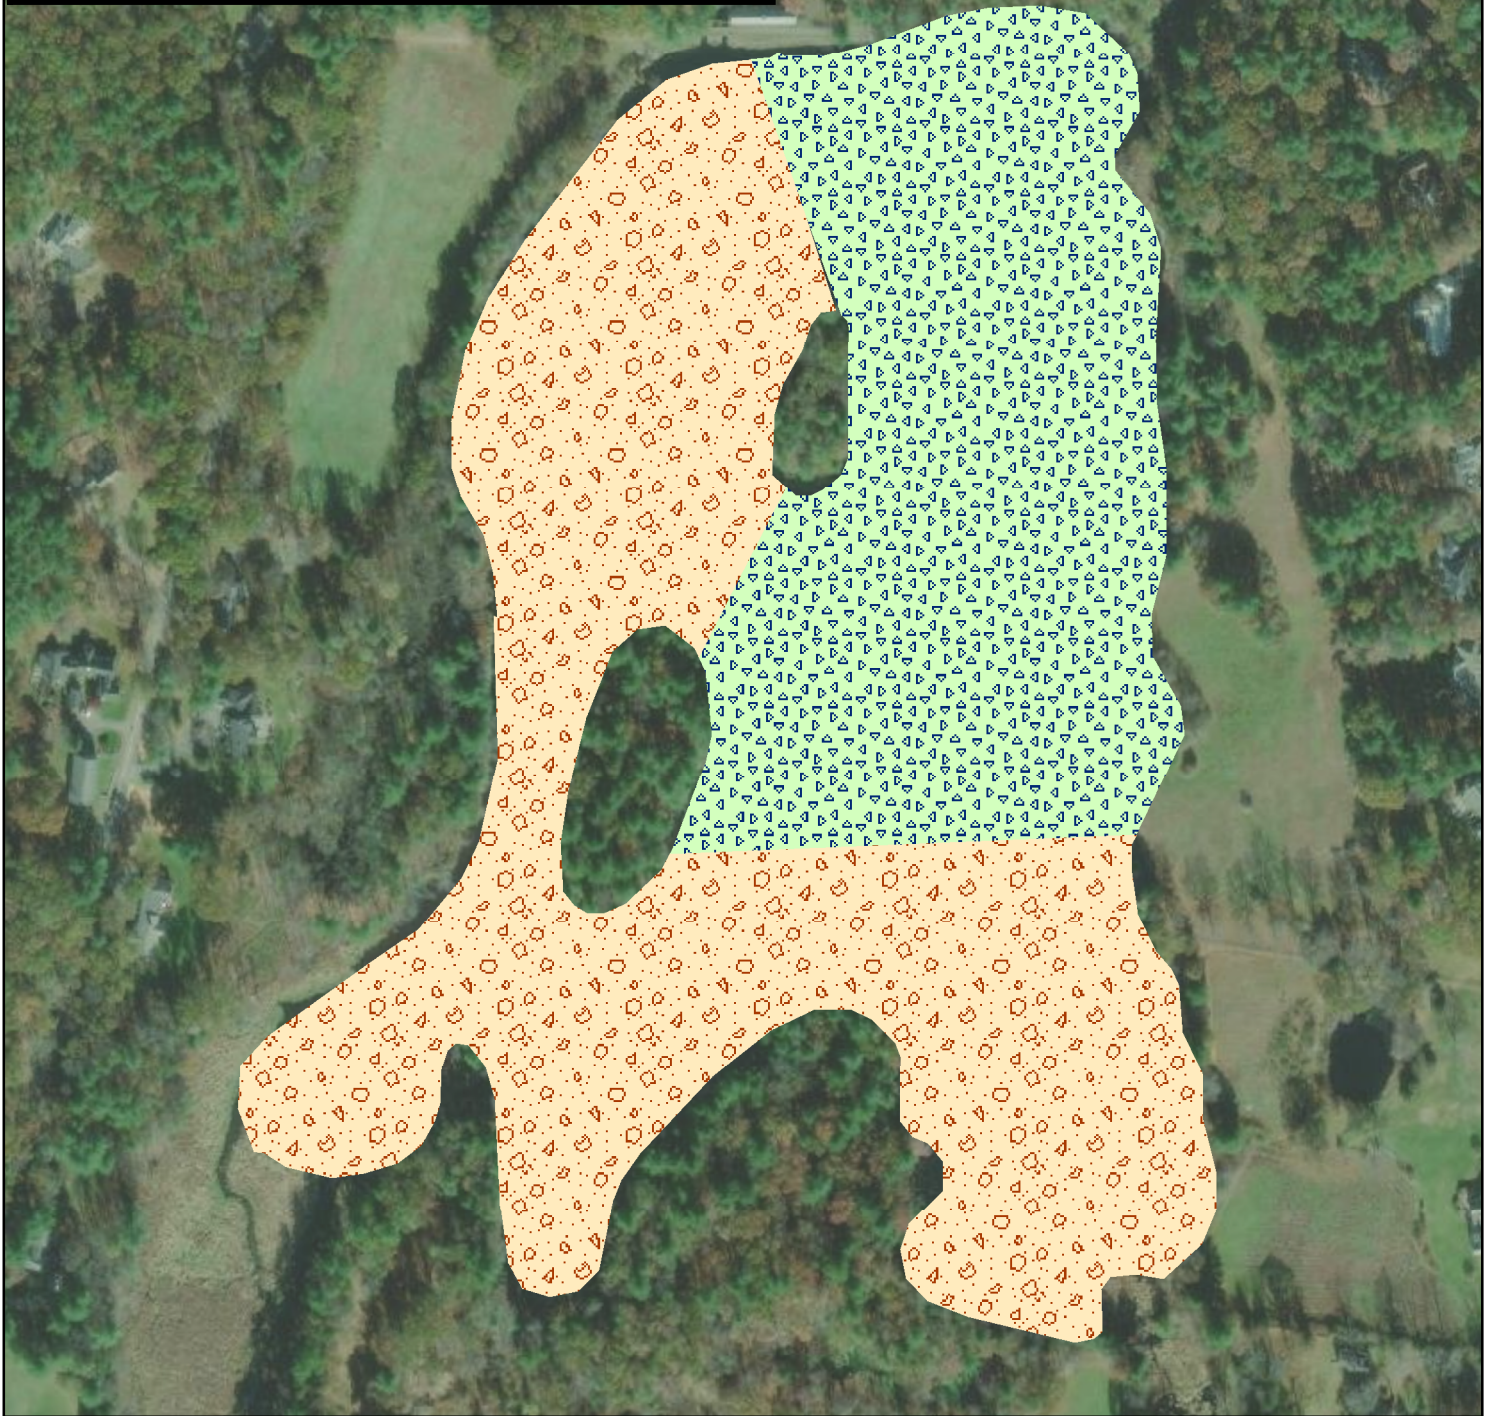

Carding Mill Pond June Distribution of Aquatic Vegetation

Legend

-  Sparse water chestnut and curly-leaf pondweed
Moderate filamentous algae and trace waterweed
-  Trace waterchestnut and filamentous algae
Sparse curly-leaf pondweed and waterweed

Hop Brook Ponds
Sudbury, MA

Stearns Mill Pond

Map Date: 07/06/2021
Prepared by: AM
Office: SHREWSBURY, MA