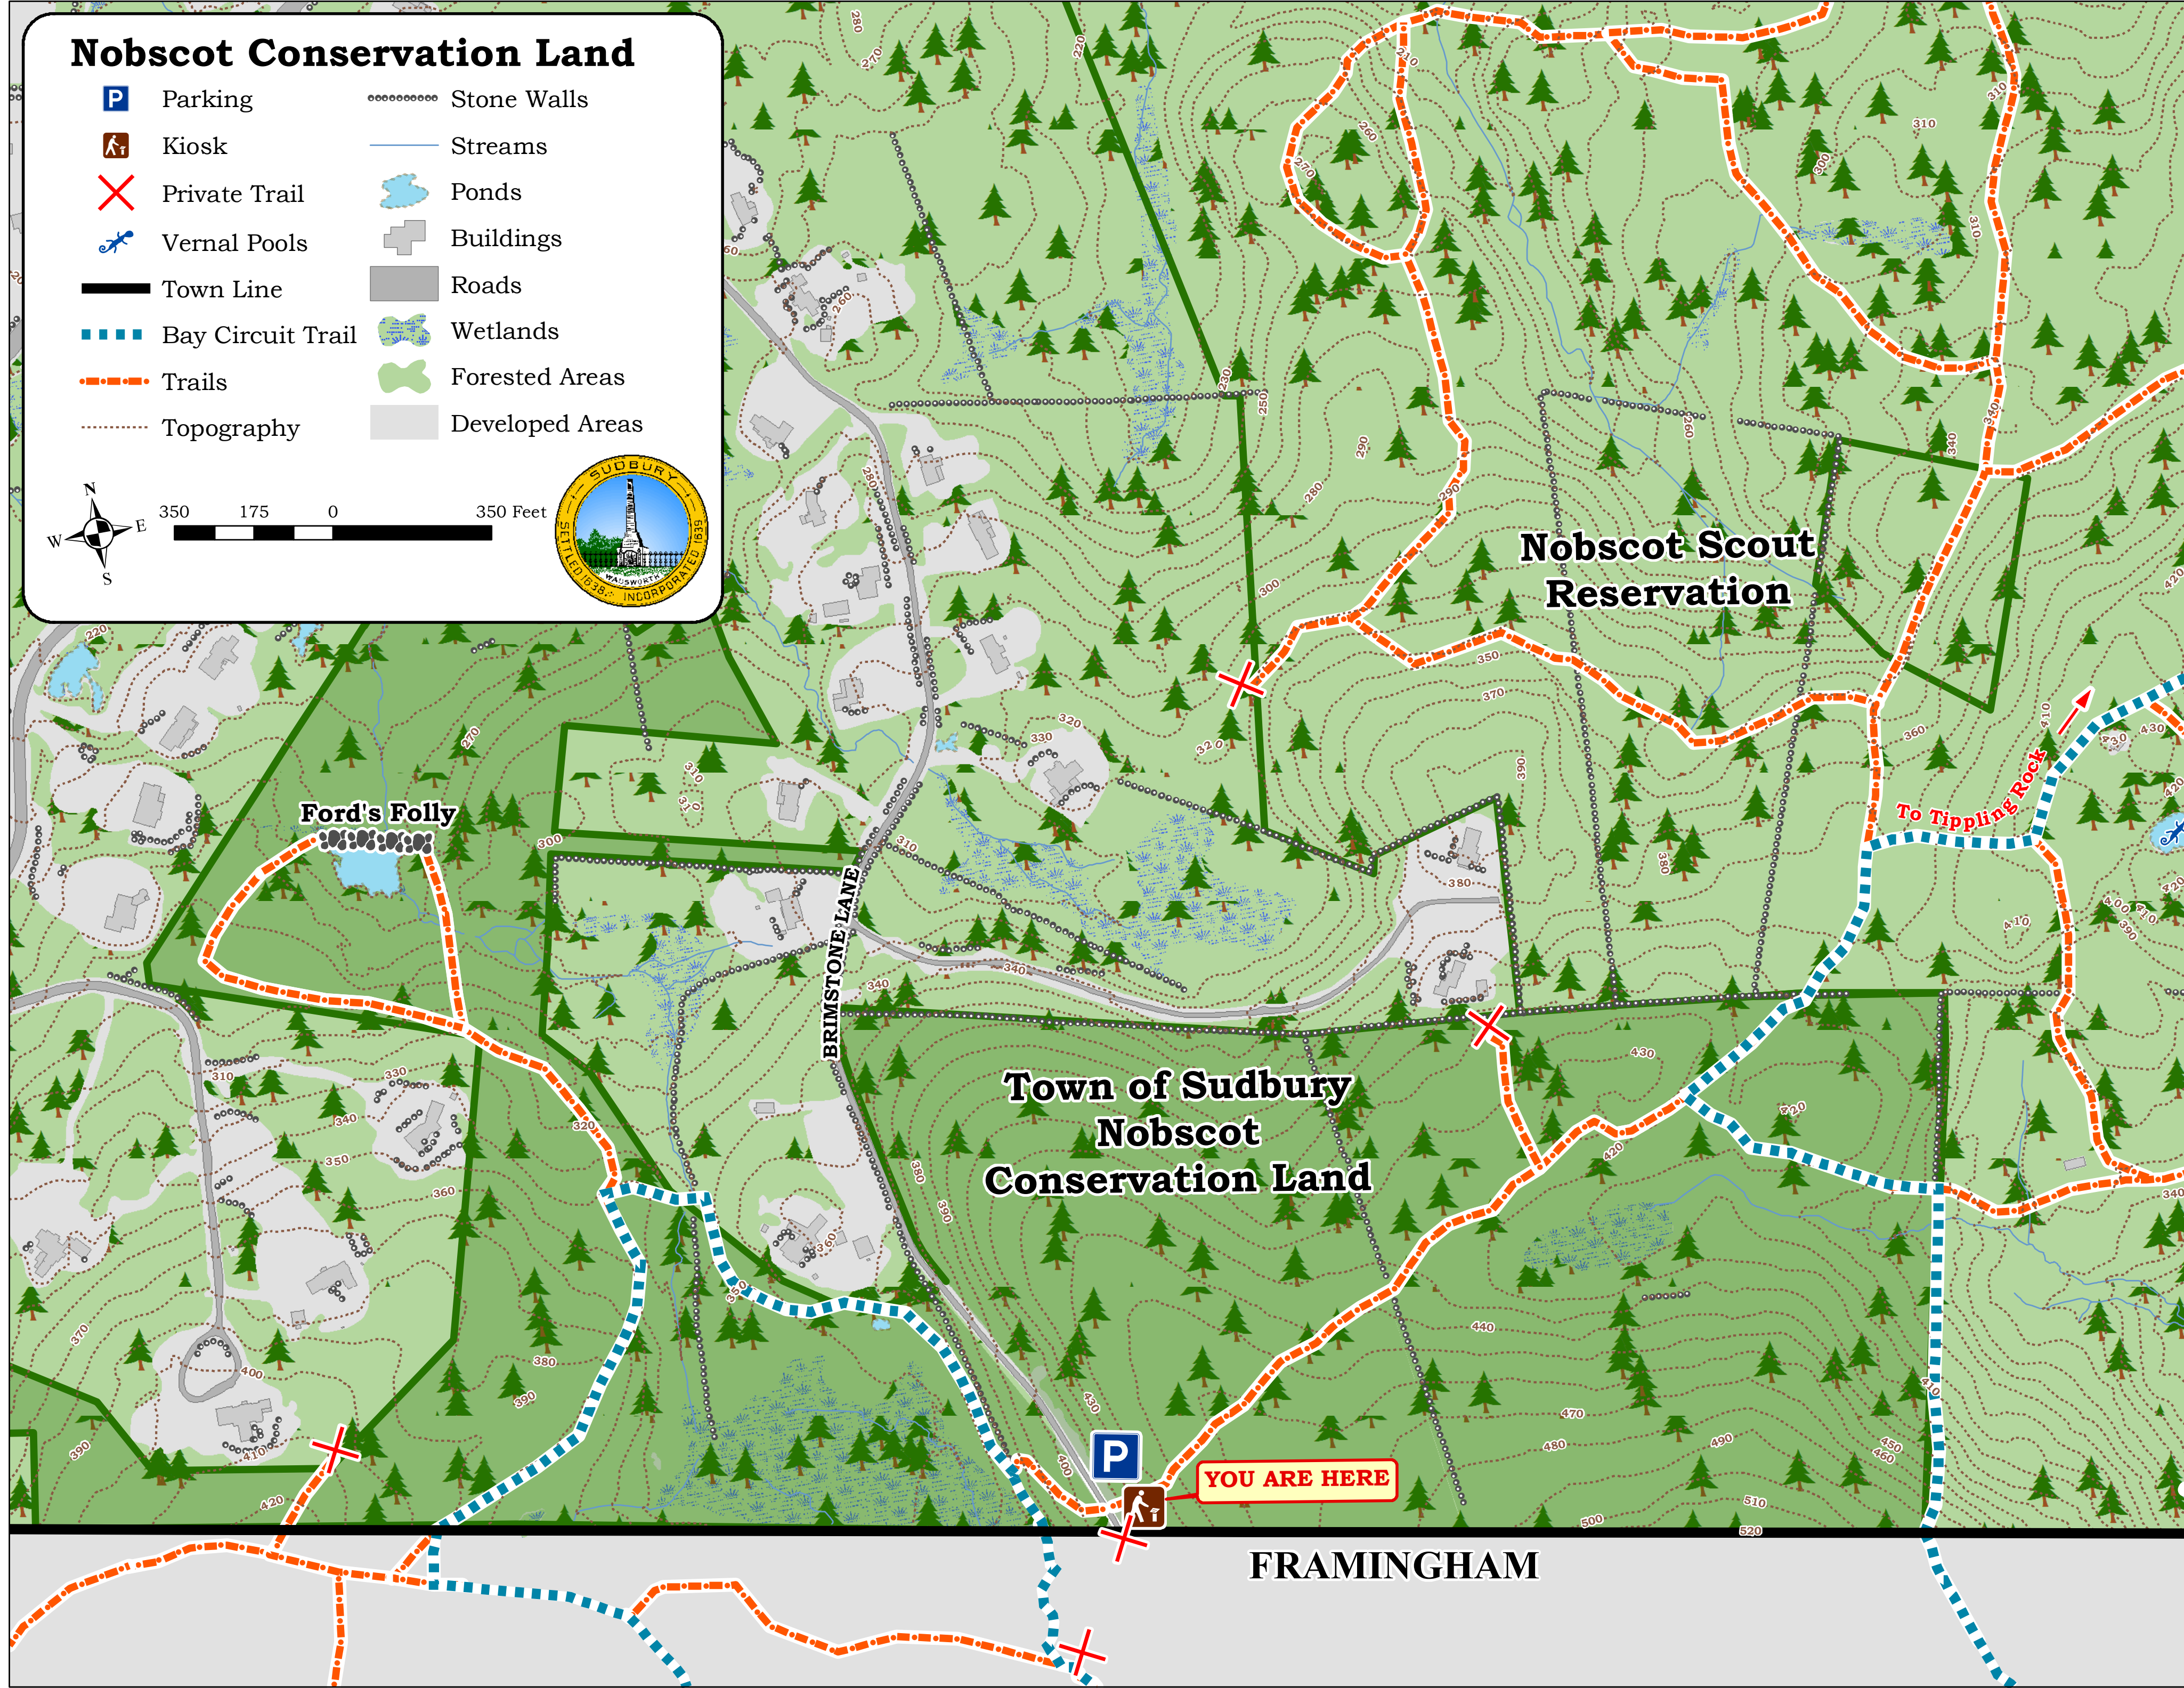

Nobscot Conservation Land

-  Parking
-  Kiosk
-  Private Trail
-  Vernal Pools
-  Town Line
-  Bay Circuit Trail
-  Trails
-  Topography
-  Stone Walls
-  Streams
-  Ponds
-  Buildings
-  Roads
-  Wetlands
-  Forested Areas
-  Developed Areas

FRAMINGHAM