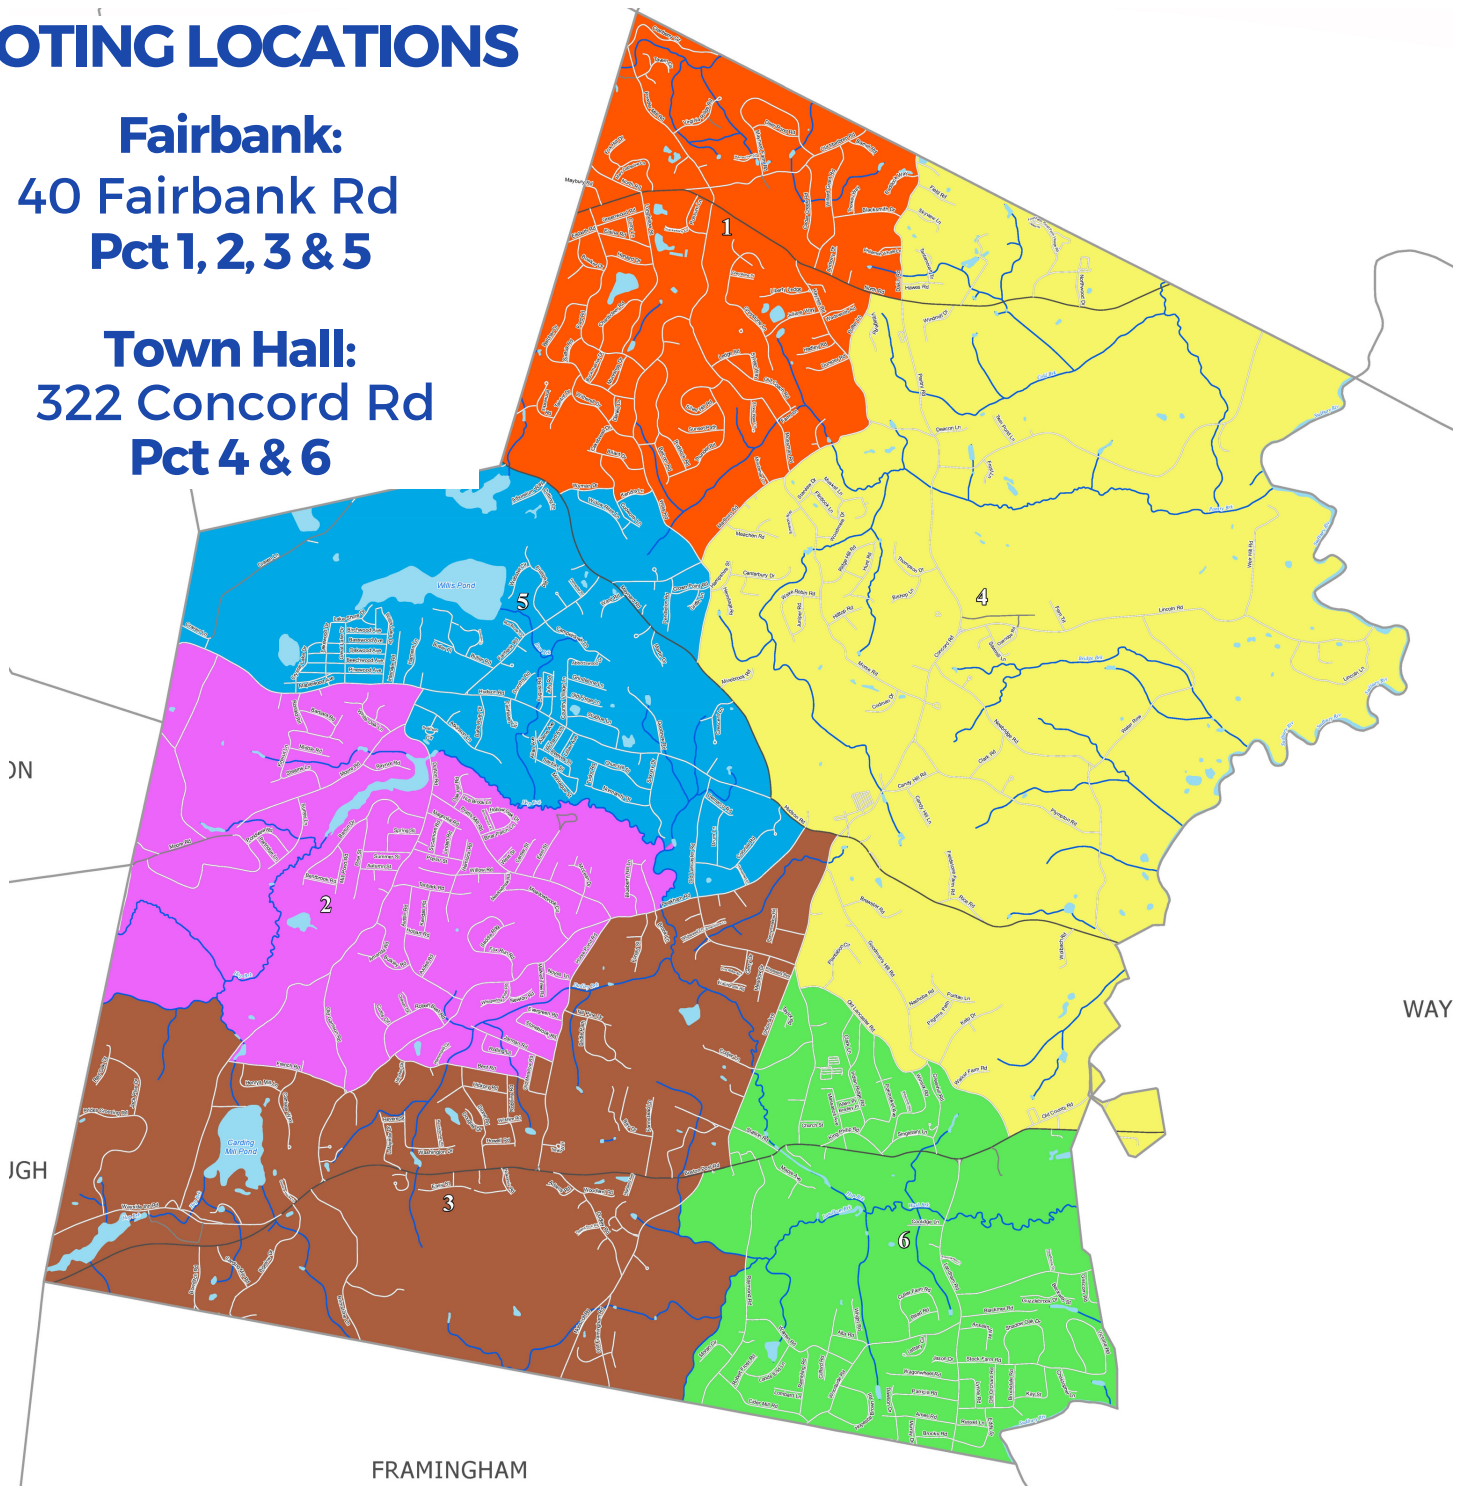

ATTENTION REGISTERED VOTERS

Precinct & Polling Place Changes

Precinct boundaries in Sudbury have changed following the 2020 Federal Census. Voters will be notified via the Annual Census (mailed end of February) of any changes to their precinct.

VOTING LOCATIONS

Fairbank:

40 Fairbank Rd
Pct 1, 2, 3 & 5

Town Hall:

322 Concord Rd
Pct 4 & 6

Please visit sudbury.ma.us/precincts for details.